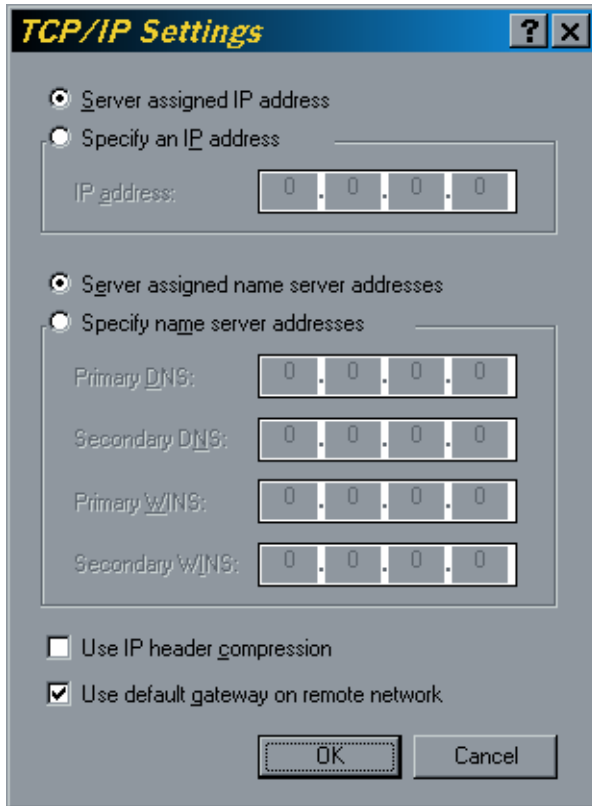

20. Click “TCP/IP Settings” button
21. Uncheck “Use IP header compression” – Leave everything else the way it is

22. Click on the “OK” button
23. Click on the “OK” button
24. Close the “Dial-Up Networking” window
25. Click the “Start” button
26. Click on “Settings”
27. Click on “Control Panel”
28. Double Click on “Internet Options”
29. Click on the “Connection” tab
30. Click on “Always Dial My Default Connection”
31. Click on “RT Connect” once
32. Click on the “Set Default” button