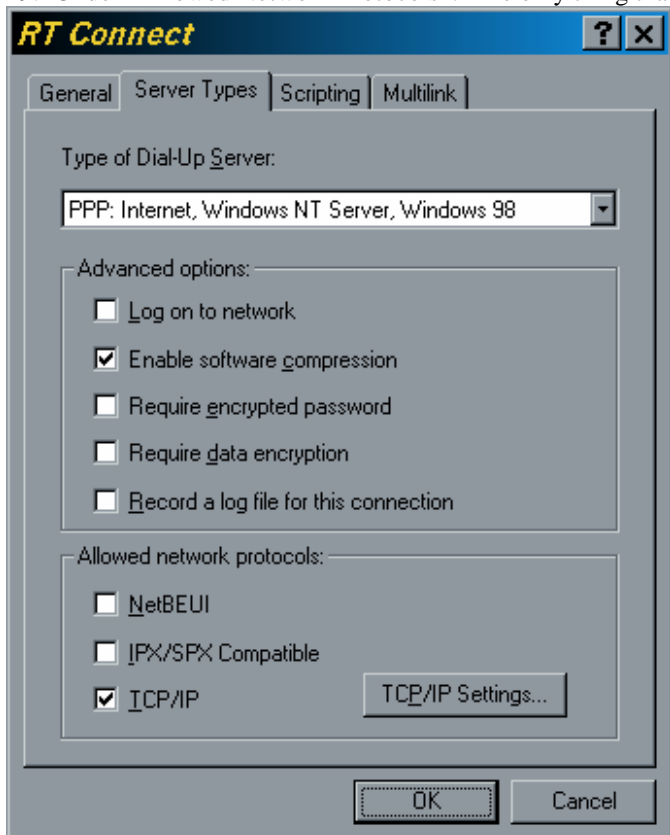

## Dial-Up for Windows 95/98

1. Turn on your computer
2. Click on **“Start”**
3. Click on **“Programs”**
4. Click on **“Accessories”**
5. Click on **“Communications”**
6. Click on **“Dial-Up Networking”**
7. Click on **“Make New Connection”**
8. Type **“RT Connect”** in location labeled **“Type a name for the computer you are dialing.”**
9. Select your modem type in the space labeled **“Select a device:”**

10. Click the **“Next”** button
11. Type **xxx-xxxx** in the location labeled **“Telephone Number”** Look at the table on the last page for your

Dial-Up number. Do Not Enter an Area Code.

12. Click the “Next” button

13. Click the “Finish” button

14. Right click on “RT Connect Connection”

15. Click on “Properties”

16. Uncheck “Use area code and Dialing Properties”

17. Click on the “**Server Types**” tab

18. Under the “Advanced Options”: The only thing that should be checked is “**Enable Software Compression**”

19. Under “Allowed Network Protocols”: The only thing that should be checked is “**TCP/IP**”

20. Click “TCP/IP Settings” button
21. Uncheck “Use IP header compression” – Leave everything else the way it is