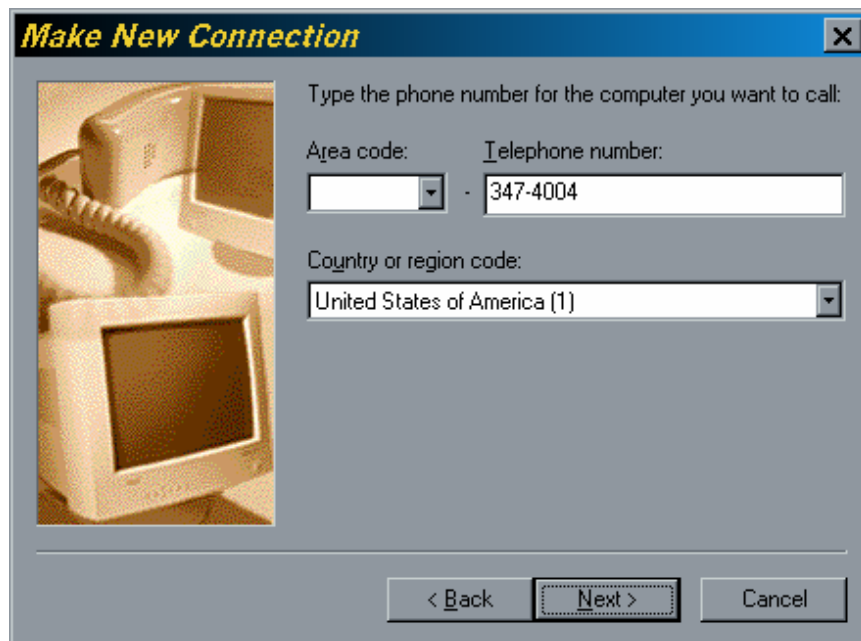

## Dial-Up for Windows 95/98

1. Turn on your computer
2. Click on **“Start”**
3. Click on **“Programs”**
4. Click on **“Accessories”**
5. Click on **“Communications”**
6. Click on **“Dial-Up Networking”**
7. Click on **“Make New Connection”**
8. Type **“RT Connect”** in location labeled **“Type a name for the computer you are dialing.”**
9. Select your modem type in the space labeled **“Select a device:”**

10. Click the **“Next”** button
11. Type **xxx-xxxx** in the location labeled **“Telephone Number”** Look at the table on the last page for your

Dial-Up number. Do Not Enter an Area Code.

12. Click the “Next” button