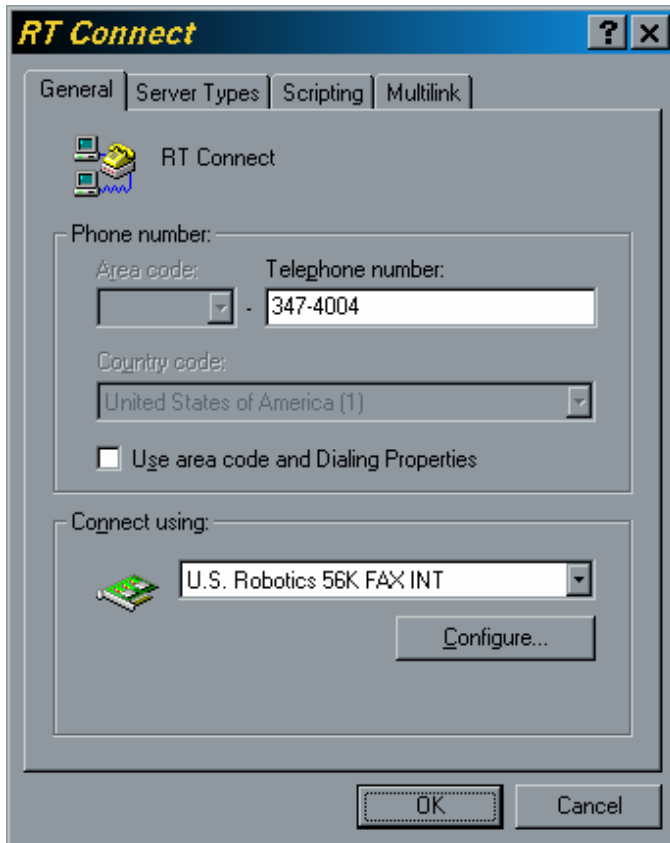

## Dial-Up for Windows 95/98

1. Turn on your computer
2. Click on **“Start”**
3. Click on **“Programs”**
4. Click on **“Accessories”**
5. Click on **“Communications”**
6. Click on **“Dial-Up Networking”**
7. Click on **“Make New Connection”**
8. Type **“RT Connect”** in location labeled **“Type a name for the computer you are dialing.”**
9. Select your modem type in the space labeled **“Select a device:”**

10. Click the **“Next”** button
11. Type **xxx-xxxx** in the location labeled **“Telephone Number”** Look at the table on the last page for your

Dial-Up number. Do Not Enter an Area Code.

12. Click the “Next” button

13. Click the “Finish” button

14. Right click on “RT Connect Connection”

15. Click on “Properties”

16. Uncheck “Use area code and Dialing Properties”

17. Click on the “**Server Types**” tab

18. Under the “Advanced Options”: The only thing that should be checked is “**Enable Software Compression**”