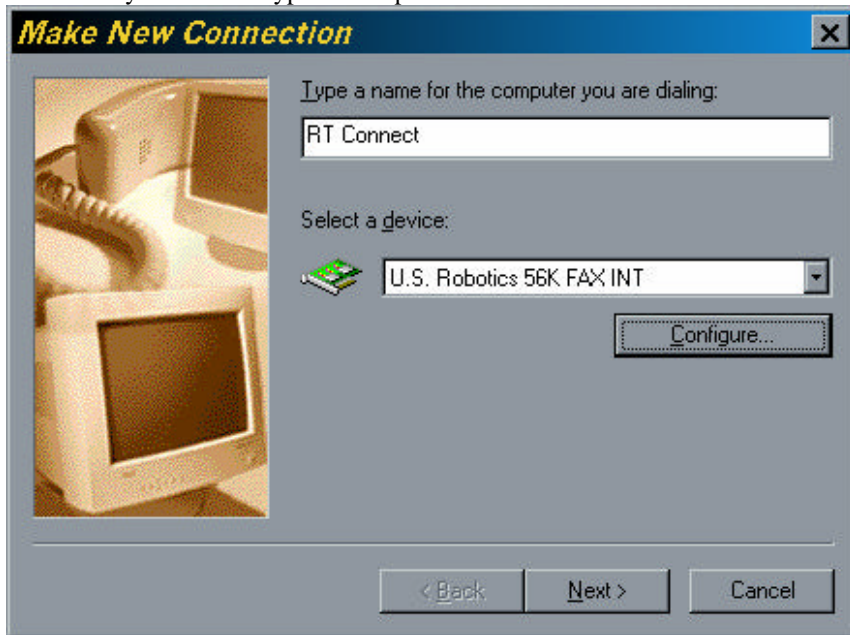

## Dial-Up for Windows 95/98

1. Turn on your computer
2. Click on **“Start”**
3. Click on **“Programs”**
4. Click on **“Accessories”**
5. Click on **“Communications”**
6. Click on **“Dial-Up Networking”**
7. Click on **“Make New Connection”**
8. Type **“RT Connect”** in location labeled **“Type a name for the computer you are dialing.”**
9. Select your modem type in the space labeled **“Select a device:”**