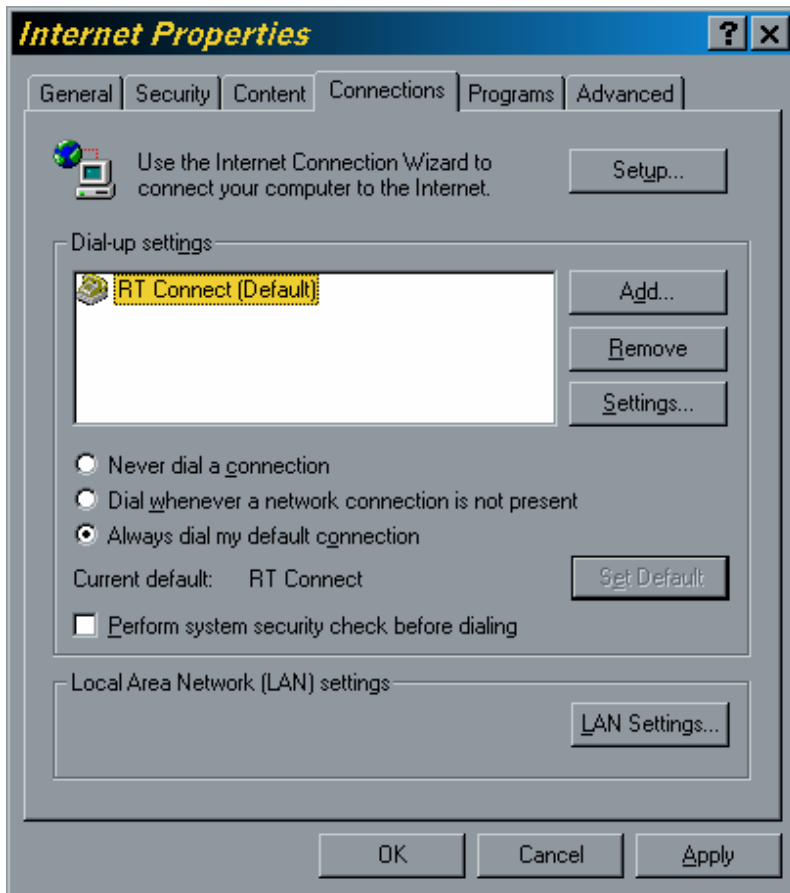

33. Click the “**OK**” button

34. Close “**Control Panel**”

35. Double click “The Internet” icon from your Desktop and happy surfing.